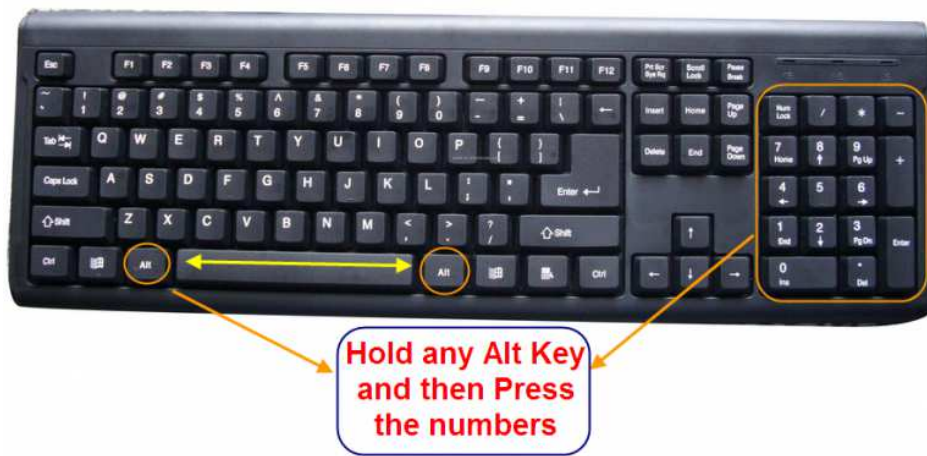

Alt Key Keyboard Shortcuts without Numbers:

There are also shortcuts without using numbers to insert symbols like trademark, copyright, registered, etc. which should work in all type of keyboards.

Search:

Key	Symbol	Symbol Description
Alt + Ctrl + C	©	Copyright
Alt + Ctrl + R	®	Registered
Alt + Ctrl + .	...	Continuation
Alt + Ctrl + T	™	Trademark
Alt + Ctrl + E	€	Euro

[IOS KEYBOARD SHORTCUTS](#)

[MAC ALT KEY SHORTCUTS](#)

[HTML SPECIAL CHARACTERS](#)

Alt Code Shortcuts Images – Currency, Maths, Special and Zodiac Symbols

If you are looking for alt key shortcuts in image format, click here to get [currency symbols](#), [maths symbols](#), [special symbols](#) and [zodiac symbols](#). Once the image is opened in a new tab, right click and save to your PC or Mac for offline use.