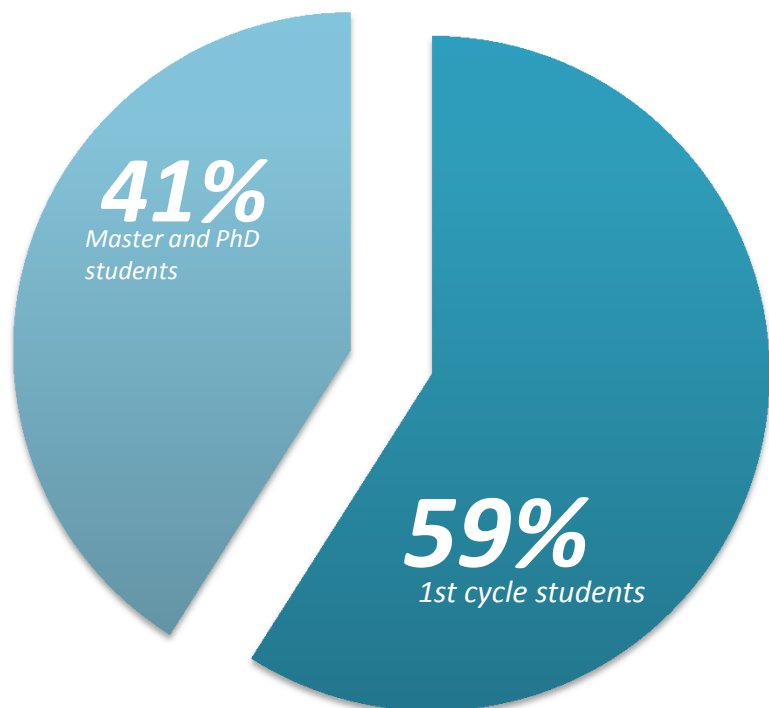

Loures

Facts & Figures

Students	10894
1st cycle students	59%
Masters and PhD students	41%
International Master students	13%
International PhD students	19%
Faculty & Researchers	~1,000
Staff	~700

Prime Ministers