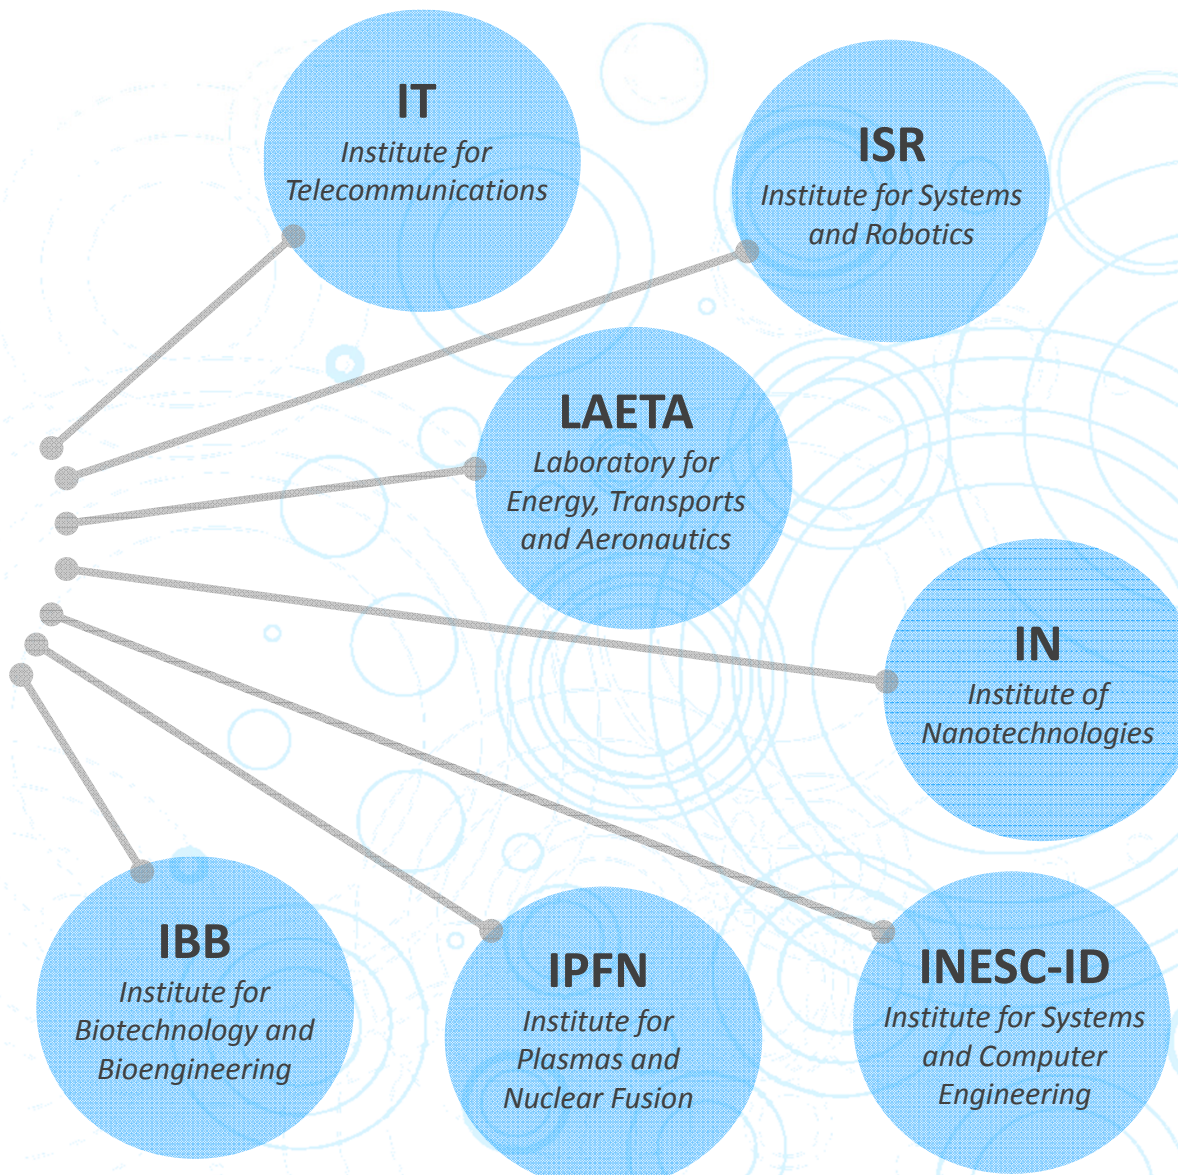

- Leaders for the Technical Industries
- Materials Engineering
- Mathematics ♦♦ * ♦
- Mechanical Engineering ♦
- Naval Architecture and Marine Engineering
- Physics *
- Refining, Petrochemical and Chemical Engineering
- River Restoration and Management
- Statistics and Stochastic Processes
- Sustainable Energy Systems ♦
- Technological Change and Entrepreneurship ♦♦
- Technological Physics Engineering
- Territorial Engineering
- Transportation ♦

- ♦ with Massachusetts Institute of Technology - MIT
- ♦♦ with Carnegie Mellon University - CMU
- ♦ with University Texas – Austin – UTA
- * with Ecole Polytech. Fédérale de Lausanne - EPFL

3

Research & Development

TÉCNICO LISBOA

Associate Laboratories

TÉCNICO LISBOA

TÉCNICO LISBOA

ist spin-off

SISCOG
SISTEMAS COGNITIVOS

Terraprima®

Inovação e engenharia em biotecnologia

Internationalisation

Participation in Academic Networks

CLUSTER - Consortium Linking Universities of Science and Technology for Education and Research

TIME - Top Industrial Managers for Europe

CESAER - Conference of European Schools for Advanced Engineering Education and Research